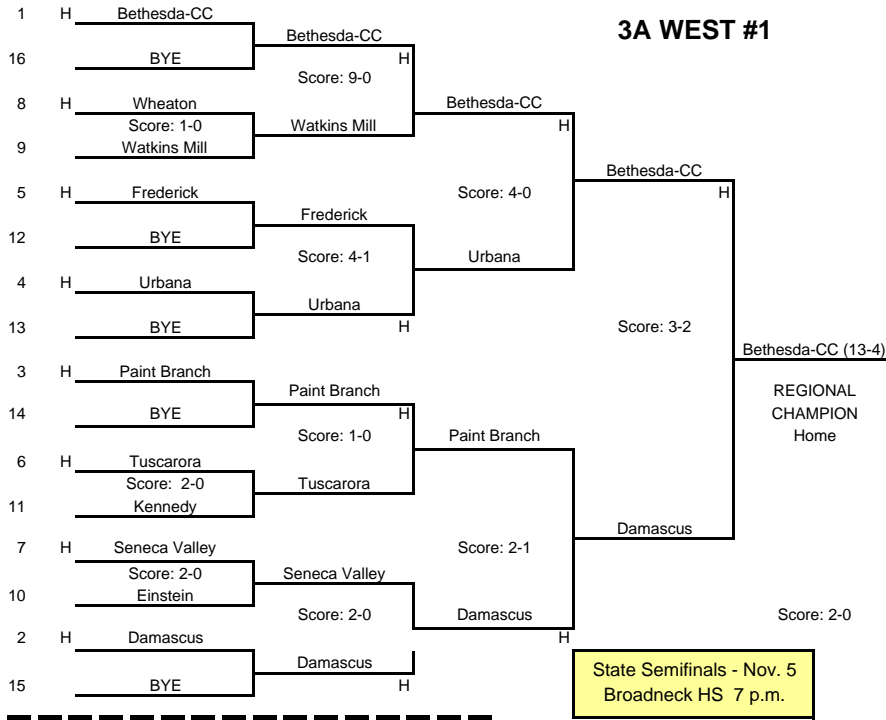

**3A WEST #1**

**3A EAST #3**

**3A NORTH #4**

**3A SOUTH #2**

STATE CHAMPS!

Fallston (19-1)  
4-3

VS

STATE FINALIST!  
Atholton (14-4)

STATE FINALS  
Washington College

Nov. 8, 2008

4:00 PM

**2008 STATE TOURNAMENT**  
**3A GIRLS FIELD HOCKEY**