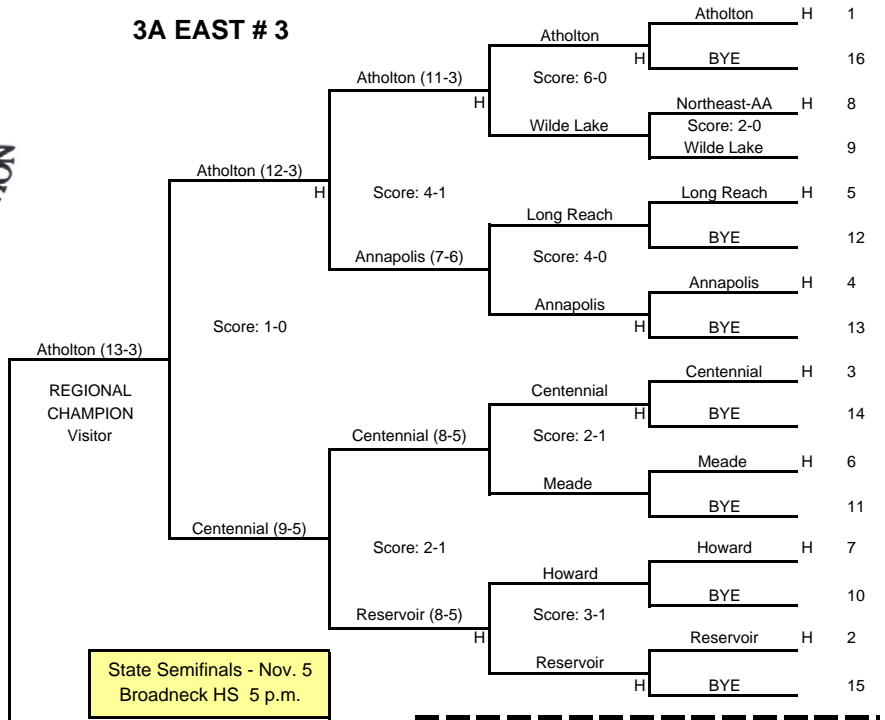

**3A WEST #1**

**3A EAST #3**

**3A NORTH #4**

**3A SOUTH #2**

STATE CHAMPS!

Fallston (19-1)  
4-3

VS

STATE FINALIST!  
Atholton (14-4)

STATE FINALS  
Washington College

Nov. 8, 2008

4:00 PM

**2008 STATE TOURNAMENT**  
**3A GIRLS FIELD HOCKEY**