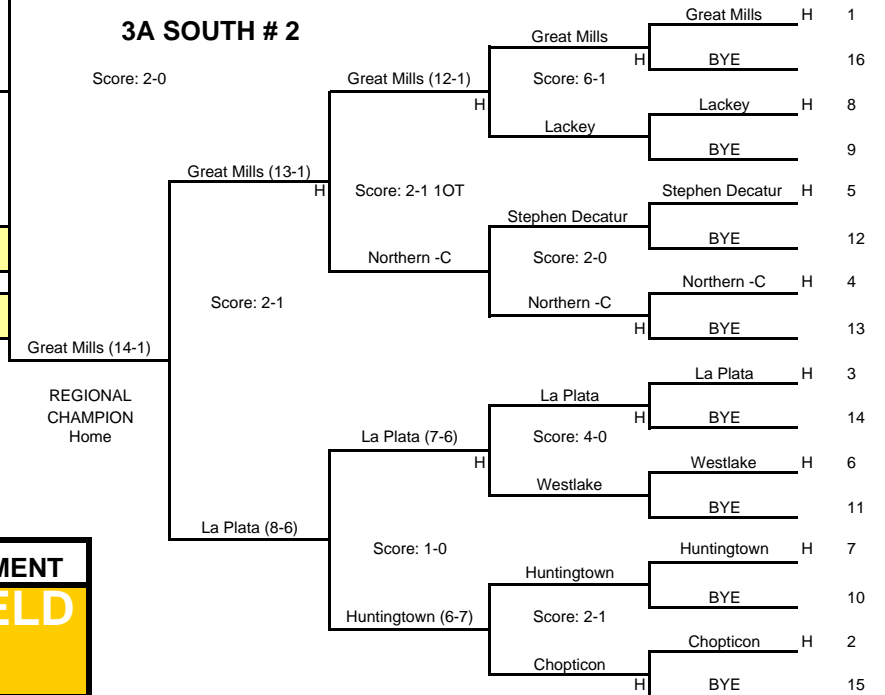

**3A WEST #1**

**3A EAST #3**

**3A NORTH #4**

**3A SOUTH #2**

STATE CHAMPS!

Fallston (19-1)  
4-3

VS

STATE FINALIST!  
Atholton (14-4)

STATE FINALS  
Washington College

Nov. 8, 2008

4:00 PM

**2008 STATE TOURNAMENT**  
**3A GIRLS FIELD HOCKEY**