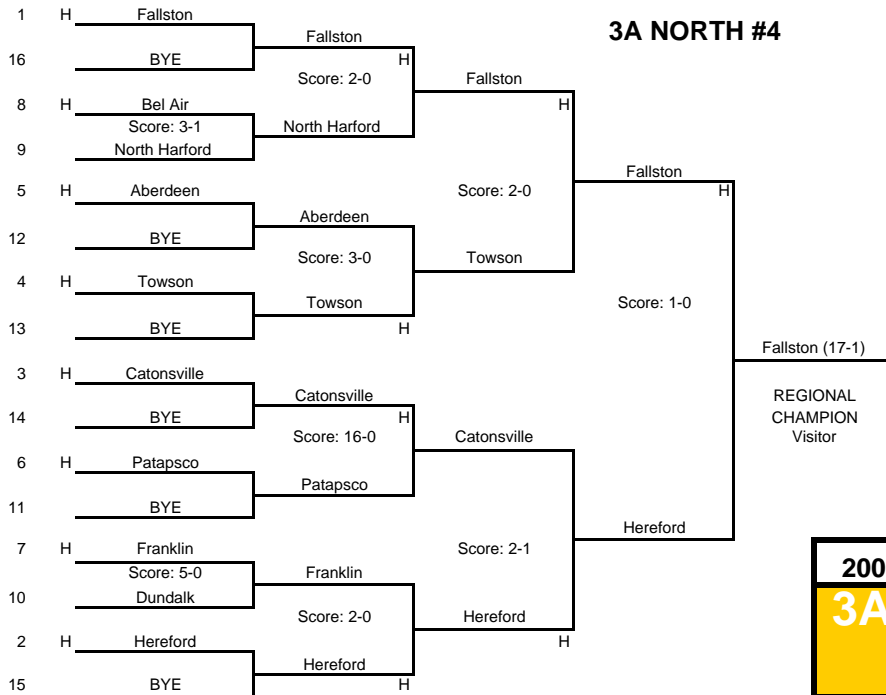

**3A WEST #1**

**3A EAST #3**

**3A NORTH #4**

**3A SOUTH #2**

STATE CHAMPS!

Fallston (19-1)  
4-3

VS

STATE FINALIST!  
Atholton (14-4)

STATE FINALS  
Washington College

Nov. 8, 2008

4:00 PM

**2008 STATE TOURNAMENT**  
**3A GIRLS FIELD HOCKEY**